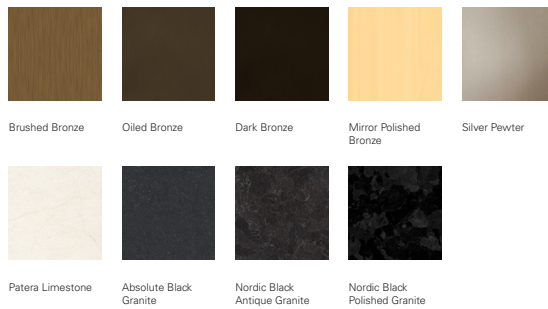

CHAI
MING
STUDIOS

Paris Cocktail Table

Cocktail Table

60" W x 30" D x 17" H

Metal and Stone Finish Options:

Shown in: Brushed Bronze frame with Starfire Glass top and Patera shelf

Tear sheet specifications are subject to change. Please confirm details of this tear sheet with your local sales associate.