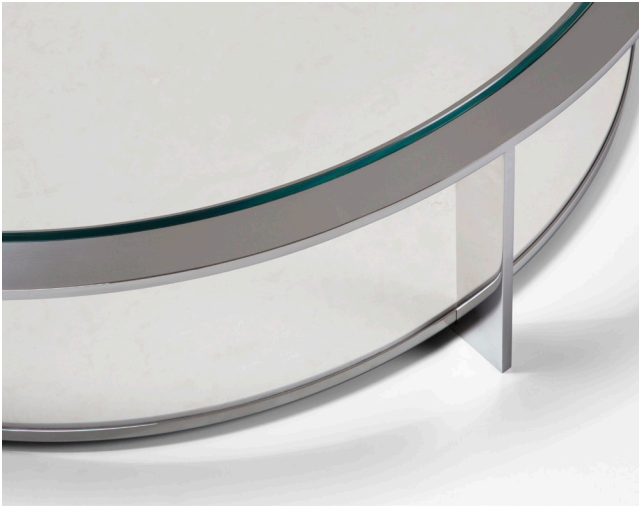

CHAI
MING
STUDIOS

Ion Cocktail Table

Cocktail Table (Size 1)

48" Dia x 12.75" H

Cocktail Table (Size 2)

60" Dia x 12.75" H

Metal and Stone Finish Options:

Brushed Bronze

Shown in: Polished Stainless frame with Starfire Glass top and Patera Limestone shelf

Tear sheet specifications are subject to change. Please confirm details of this tear sheet with your local sales associate.