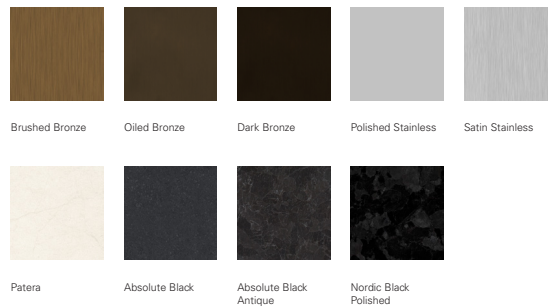

CHAI
MING
STUDIOS

Glissade Console

Console (Size 1)

108" W x 18" D x 32" H

Console (Size 2)

78" W x 18" D x 32" H

Metal and Stone Finish Options:

Shown in: Brushed Bronze frame with Patera Limestone top