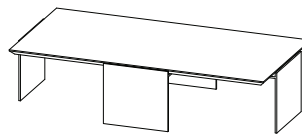

CHAI
MING
STUDIOS

Fin Cocktail Table

Fin Table (Size 1)

48" W x 48" D x 14" H

Fin Table (Size 2)

60" W x 60" D x 14" H

Fin Table (Size 3)

60" W x 30" D x 14" H

Shown in Size 2: Florid Gold frame with Carina Granite top

Tear sheet specifications are subject to change. Please confirm details of this tear sheet with your local sales associate.