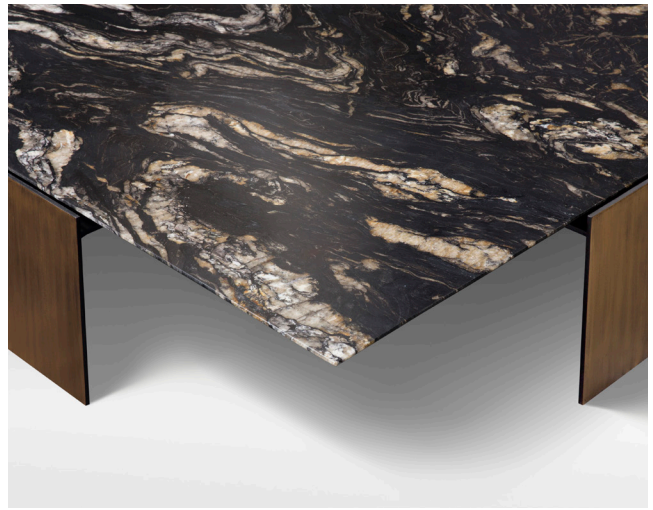

CHAI
MING
STUDIOS

Fin Cocktail Table

Fin Table (Size 1)

48" W x 48" D x 14" H

Fin Table (Size 2)

60" W x 60" D x 14" H

Fin Table (Size 3)

60" W x 30" D x 14" H

Metal and Stone Finish Options:

Florid Gold

Blackened

Carina

Patera

Absolute Black

Nordic Black
Antique

Nordic Black
Polished

Shown in Size 2: Florid Gold frame with Carina Granite top

Tear sheet specifications are subject to change. Please confirm details of this tear sheet with your local sales associate.