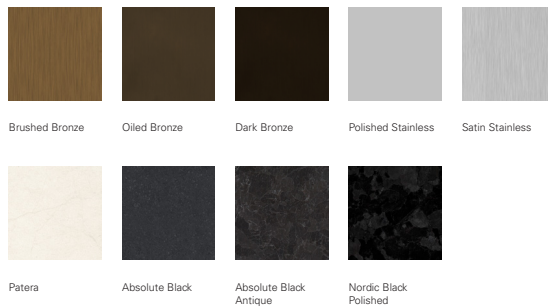

CHAI
MING
STUDIOS

Bond Cocktail Table

Cocktail Table (Size 1)
48" W x 48" D x 12.75" H

Cocktail Table (Size 2)
60" W x 60" D x 12.75" H

Metal and Stone Finish Options:

Shown in: Brushed Bronze frame with Starfire Glass top and Patera Limestone shelf