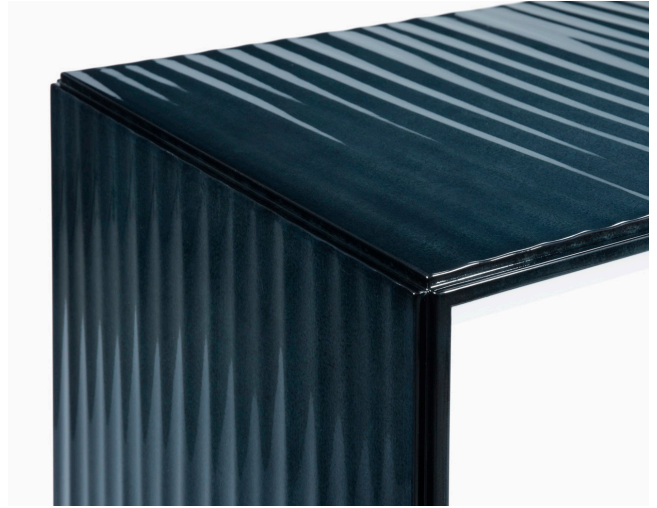

CHAI  
MING  
STUDIOS

**Console**

72" W x 15" D x 30" H

**Lacquer and Metal Finish Options:**

Black Indigo    Dark Mahogany    Deep Emerald    Black Orchid

Dove    Midnight    Plum    Royal    Sable    White Bronze

**Shown in:** Hand-Gouged Black Indigo Lacquer

Tear sheet specifications are subject to change. Please confirm details of this tear sheet with your local sales associate.