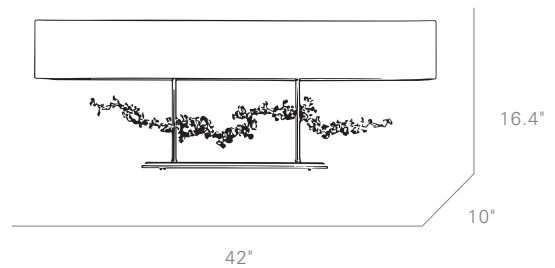

25

82

84

Frost

Fog

Linen

Sand

Slate

ART + ALCHEMY.