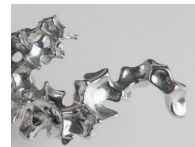

ART + ALCHEMY.

CORAL CONSOLE LAMP

CORAL CONSOLE LAMP . 402748

Dimensions:

Width: 42" / 1066.80mm
 Depth: 10" / 254mm
 Height: 16.4" / 416.56mm

Finishes:

25- Gold, 82- Vintage Platinum, 84- Soft Gold

Constructed:

Materials: Cast Aluminum + Steel

Shade:

Frost (as shown), Fog, Linen, Sand, Slate

Diffuser:

Frosted glass

Light Source:

(4) replaceable 9 watt medium base LED bulbs, 2700K, Dimmable, 800 lumens each (included)

Art + Alchemy products are built to UL standards.
 Custom options available.

Price: \$3,800 NET

25

82

84

Frost

Fog

Linen