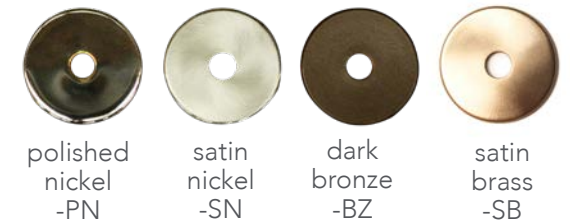

FINISH OPTIONS

Please select finish;
add to end of the product number:

*Backplates mount to standard jbox. Compatible with 120 volt dimmers.